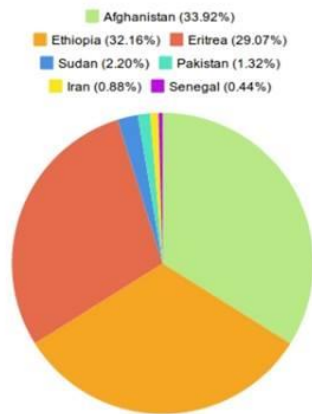

LIVING CONDITIONS IN CALAIS: A BRIEF STUDY

July 2017

Our team on the ground estimate that 600 refugees are currently in Calais, living in extremely precarious conditions

Gender

Nationality

Adults who have started or are considering claiming asylum in France