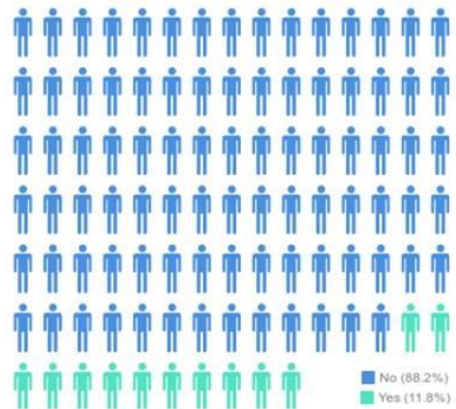

LIVING CONDITIONS IN CALAIS: A BRIEF STUDY

July 2017

Our team on the ground estimate that 600 refugees are currently in Calais, living in extremely precarious conditions

Gender

Nationality

Adults who have started or are considering claiming asylum in France

Study of 227 respondents conducted by L'Auberge des Migrants and Help Refugees on July 10 2017

DONATE NOW

www.helprefugees.org.uk

Photo: Steph Jed