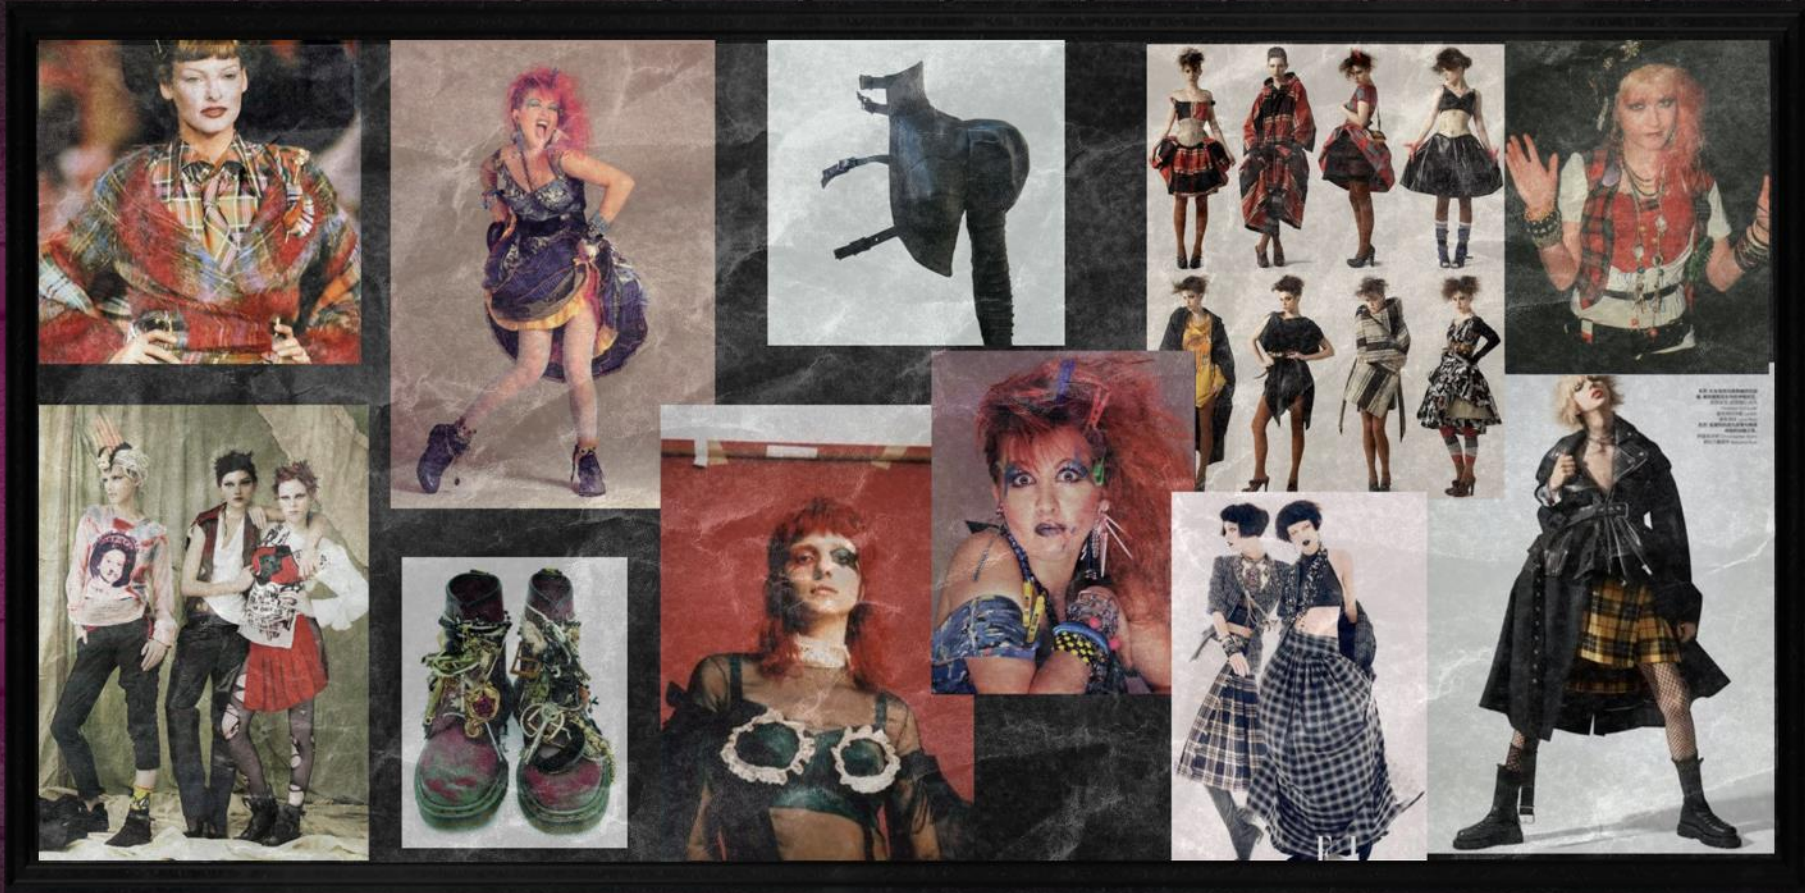

CLICHE

A neon sign spelling the word "CLICHE" in a stylized, outlined font. The sign is mounted on a black metal bar. The background is a cracked, reddish-purple surface. The neon is a bright pinkish-red color. The letters are outlined, with some internal lines for shading. The sign is centered horizontally. There are some black wires visible at the bottom of the image.

QUARTO

S
A
L
L
A

FIGURINO

TEMLINA

XAVIER

EMPHATIC, STRONG AND
EFFICIENT FORWARD
LOOKING AND
MODERN THE MOST
POPULAR STYLE
LOOK IS GREEN

1. **TOP AND SHOES**
A pair of white sneakers with dark laces, shown in a small inset photo.

2. **SHORT SLEEVED SHIRT**
A short-sleeved shirt with a striped hem, shown in a small inset photo.

3. **SHORT SLEEVED SHIRT**
A short-sleeved shirt with a striped hem, shown in a small inset photo.

casual zone

RAIMUNDO

EDGAR

FOTOGRAFIA

PHOTOGRAPHIA

CLICHE

A neon sign spelling the word "CLICHE" in a stylized, outlined font. The sign is mounted on a black metal bar. The background is a cracked, reddish-purple surface. The neon is a bright pinkish-red color. The letters are outlined, with some internal lines for shading. The sign is centered horizontally. There are some black wires visible at the bottom of the image.