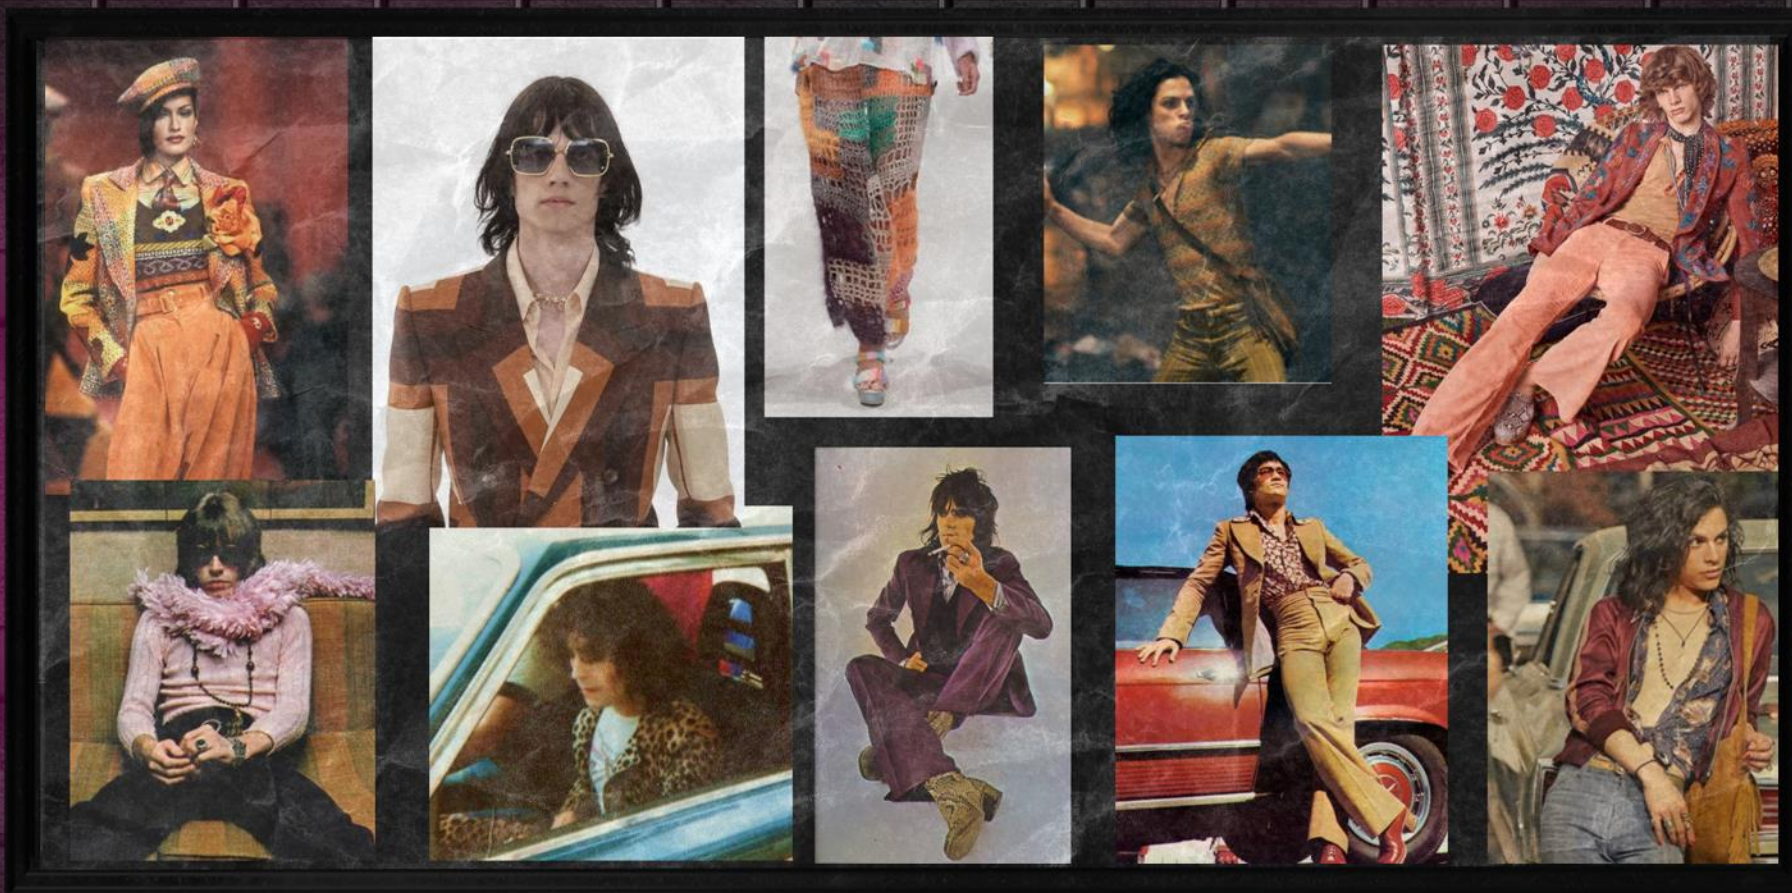

CLICHE

A neon sign spelling the word "CLICHE" in a stylized, outlined font. The sign is mounted on a black metal bar. The background is a cracked, reddish-purple surface. The neon is a bright pinkish-red color. The letters are outlined, with some internal lines for shading. The sign is centered horizontally. There are some black wires visible at the bottom of the image.

QUARTO

S
A
L
L
A

FIGURINO

TEMLINA

XAVIER

EMPHATIC, STRONG AND
EFFICIENT FORWARD
LOOKING AND
MODERN THE MOST
POPULAR STYLE
LOOK IS GREEN

1. **TOP AND SHOES**
A pair of white sneakers with dark laces, shown in a small inset photo.

2. **SHORT SLEEVED SHIRT**
A short-sleeved shirt with a striped hem, shown in a small inset photo.

3. **SHORT SLEEVED SHIRT**
A short-sleeved shirt with a striped hem, shown in a small inset photo.

casual zone

RAIMUNDO

EDGAR

FOTOGRAFIA

PHOTOGRAPHIA

CLICHE

A neon sign spelling the word "CLICHE" in a stylized, outlined font. The sign is mounted on a black metal bar. The background is a cracked, reddish-purple surface. The neon is a bright pinkish-red color. The letters are outlined, with some internal lines for shading. The sign is centered horizontally. There are some black wires visible at the bottom of the image.