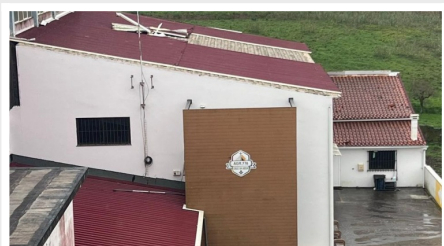

# Restore the Cruz da Areia Scout Headquarters!

The headquarters of the Scout Group 776 Cruz da Areia suffered severe damage to its roof due to Storm Kristin, and the water infiltration on the roof during the following weeks caused intense leaks...