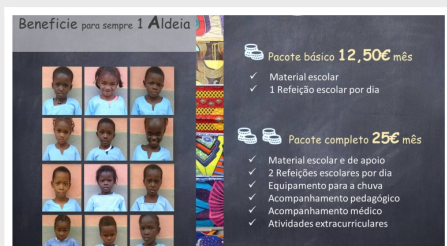

# ADRA KIDS São Tomé and Príncipe

ADRA Portugal annually supports hundreds of students from two schools: Ribeira Funda and Vila José. With ADRA São Tomé and Príncipe's local administration, we have established a support plan fo...