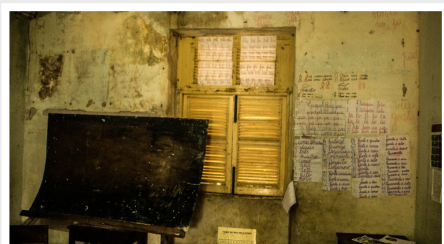

To furnish a school in São Tomé

To furnish a school in Roça Ponta Figo, São Tomé and Príncipe.

Campaign active from

03/06/2019 to 01/07/2019 - 18:00

<https://ppl.pt/en/causas/pontafigo>

PPL

Support now.

It's fast and easy. Follow these three simple steps.