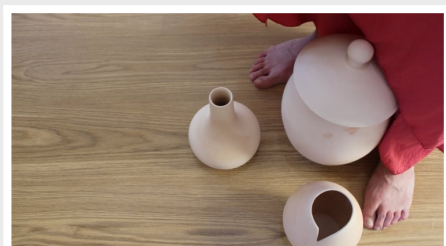

artistic installation "body-clay: first portal"

The installation "body-clay: first portal" is an experimental creation designed with light sculpture, ceramics, sound, video art and performance on female symbols. Make the difference! Be part of it!